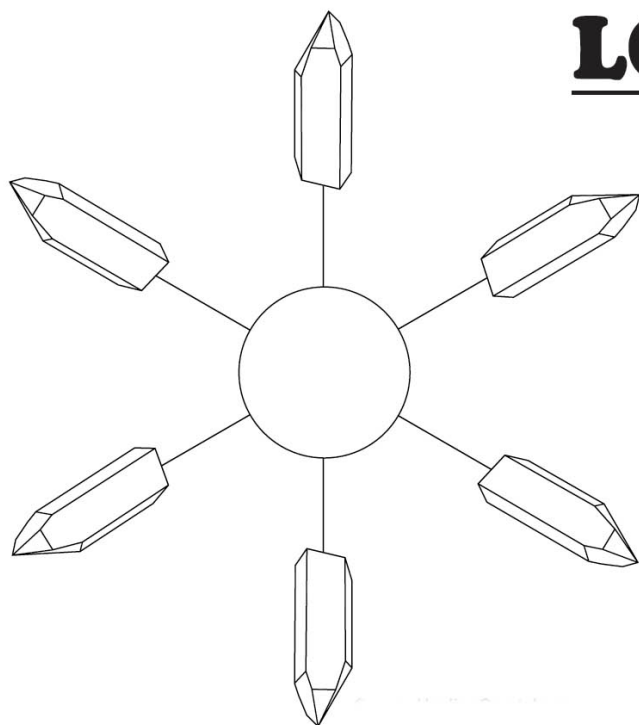

# Crystal Grid Guides

## LOVE

This simple grid includes a central Rose Quartz crystal surrounded by six Clear Quartz points. Rose Quartz helps increase love and harmony. The outer crystals point away from the center of the grid. This will radiate energy out, sending the energetic intention from the central stone. Alternately, you may choose to point the outer crystals toward the center in order to draw energy inward and amplify the vibration of the center stone. These are the suggested ways to set up this simple grid, but the layout can always be modified as your intuition guides you.

### Instructions:

Once you have set up the grid in an area where it is unlikely to be disturbed, activate the grid by tracing it using a crystal point, a wand or your pointed finger. Start with the center (#1) crystal and trace outward to the tip of each crystal and then back into the center before moving on to the next crystal. Do this for each point in the grid, ending back in the center of the grid. While activating your grid, concentrate and hold the intention in your mind of protection from negative energies.