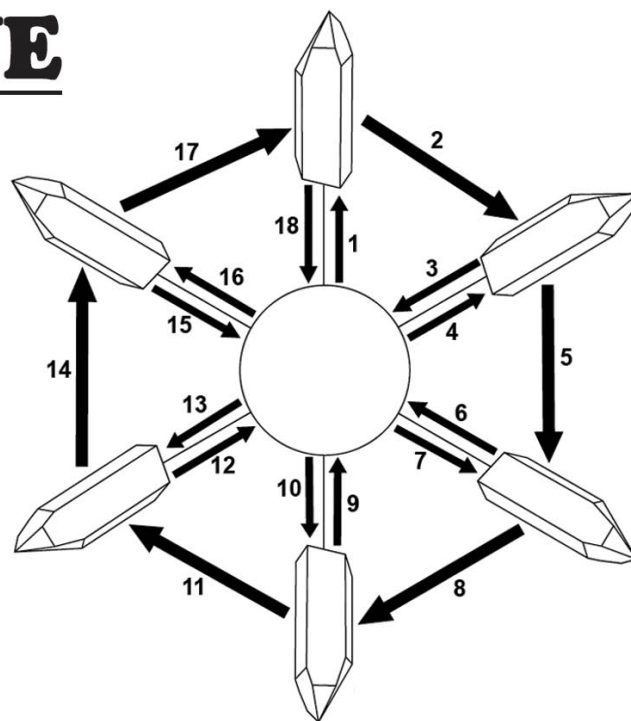

# Crystal Grid Guides

## LOVE

This simple grid includes a central Rose Quartz crystal surrounded by six Clear Quartz points. Rose Quartz helps increase love and harmony. The outer crystals point away from the center of the grid. This will radiate energy out, sending the energetic intention from the central stone. Alternately, you may choose to point the outer crystals toward the center in order to draw energy inward and amplify the vibration of the center stone. These are the suggested ways to set up this simple grid, but the layout can always be modified as your intuition guides you.

### Instructions:

Once you have set up the grid in an area where it is unlikely to be disturbed, activate the grid by tracing it using a crystal point, a wand or your pointed finger. Start with the center (#1) crystal and trace outward to the tip of each crystal and then back into the center before moving on to the next crystal. Do this for each point in the grid, ending back in the center of the grid. While activating your grid, concentrate and hold the intention in your mind of protection from negative energies.