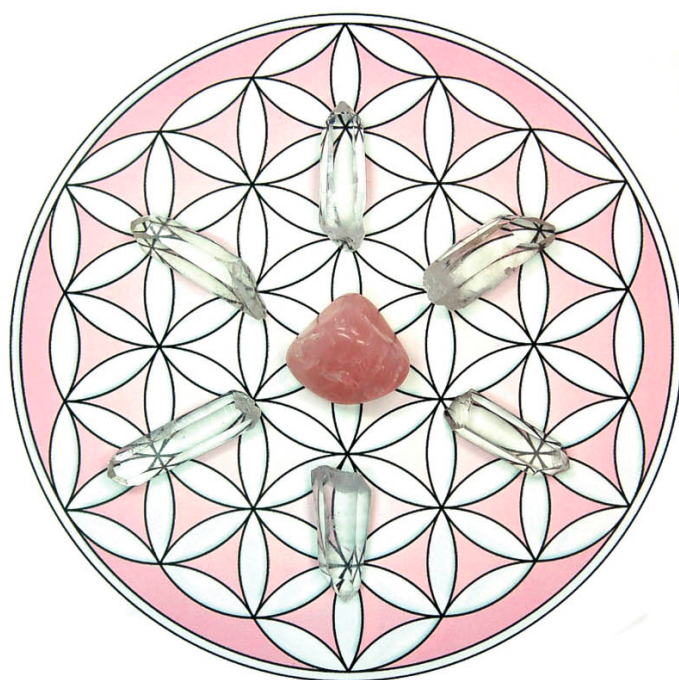

# Crystal Grid Guides

## LOVE

This simple grid includes a central Rose Quartz crystal surrounded by six Clear Quartz points. Rose Quartz helps increase love and harmony. The outer crystals point away from the center of the grid. This will radiate energy out, sending the energetic intention from the central stone. Alternately, you may choose to point the outer crystals toward the center in order to draw energy inward and amplify the vibration of the center stone. These are the suggested ways to set up this simple grid, but the layout can always be modified as your intuition guides you.

### Instructions:

Once you have set up the grid in an area where it is unlikely to be disturbed, activate the grid by tracing it using a crystal point, a wand or your pointed finger. Start with the center (#1) crystal and trace outward to the tip of each crystal and then back into the center before moving on to the next crystal. Do this for each point in the grid, ending back in the center of the grid. While activating your grid, concentrate and hold the intention in your mind of protection from negative energies.